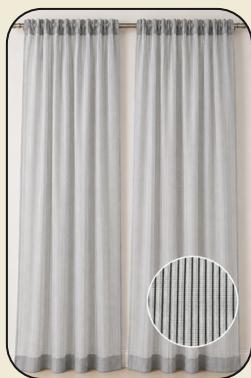

Content : 100% Superbright
Polyester

FRANKY

Content : 50% Virgin Polyester
50% Dyed cotton

SECRETA

Content : 70% Polyester
30% Superbright
Polyester

MESSI

Content : 75% Polyester
25% Cotton
Technique: Burn out