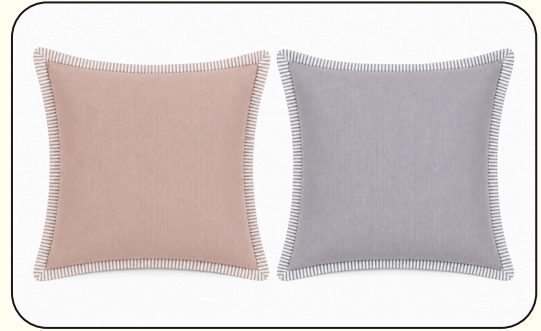

Size : 45x45 cm.
Feature: Reversible
Content : 25% Recycle Polyester
75% Cotton

FRANKY BROWN

Size : 45x45 cm.
Feature: Reversible
Content : 25% Recycle Polyester
75% Cotton

HOME TEXTILES

CUSHION

ORGANII

Size : 45x45 cm.
Content : 25% Recycle Polyester
75% CVC

PINKU

Size : 45x45 cm.
Content : 25% Recycle Polyester
75% Cotton

SICILY

Size : 45x45 cm.
Content : 90% Polyester
10% Cotton Slub

ZIGZAG

Size : 45x45 cm.
Content : 75% Acrylic
25% Polyester

DENIM

Size : 45x45 cm.
Content : 75% Cotton
25% Polyester