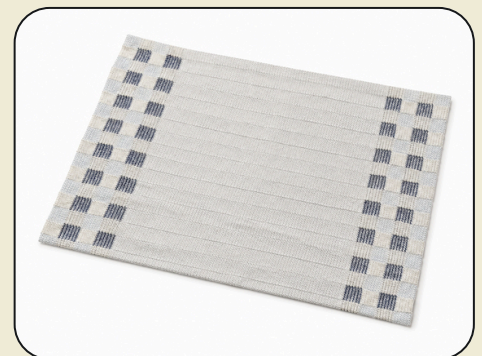

CHECKMATE

Size : 35X45 cm.
Content : 75% Cotton
25% Polyester
Feature : Water Repellent