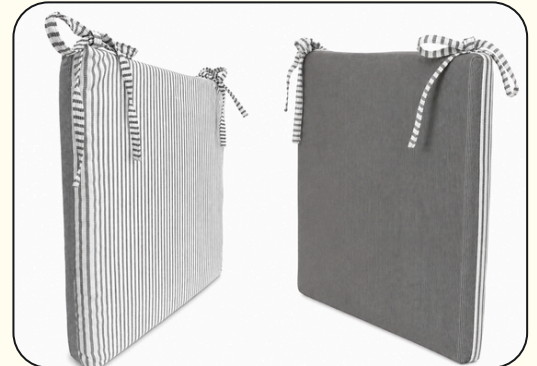

HOME TEXTILES

CHAIRPAD

FRANKY

Size : 40x40x4 cm.
Feature: Reversible
Content : 25% Recycle Polyester
75% Cotton