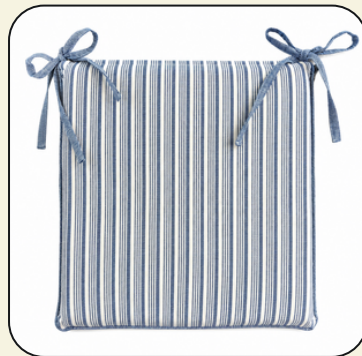

HOME TEXTILES

Tight and Firm Sponge chair pad, providing optimal support and comfort for various seating arrangements

CHAIRPAD

W - SERIES

WAVERLY

Size : 45x45 cm.
Content : 75% Cotton
25% Polyester

WINDY

Size : 45x45 cm.
Content : 75% Cotton
25% Polyester