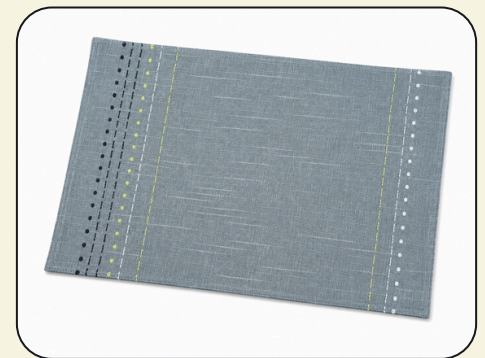

POLKA

Size : 35X45 cm.
Content : 90% Polyester
10% Cotton Slub
Feature : Water Repellent
Technique : Embroidery